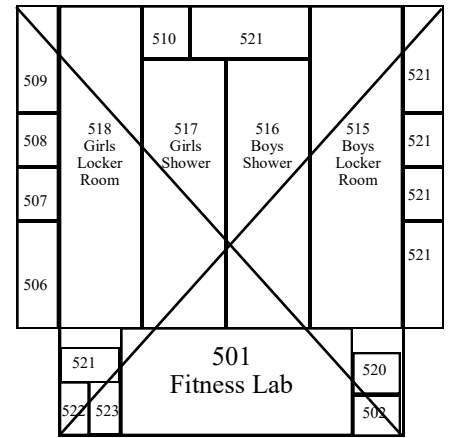

Updated: 11/18/2017

**聖地牙哥北郡中文學校**  
**San Diego North County Chinese School**  
 Address: Black Mountain Middle School  
 9353 Oviedo Street, San Diego, CA 92129

室外舞台—功夫課

712 領書處  
Textbook Pick-up