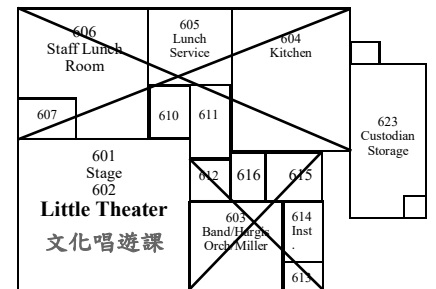

Updated: 11/18/2017

**聖地牙哥北郡中文學校**  
**San Diego North County Chinese School**  
 Address: Black Mountain Middle School  
 9353 Oviedo Street, San Diego, CA 92129

室外舞台—功夫課

712 領書處  
Textbook Pick-up