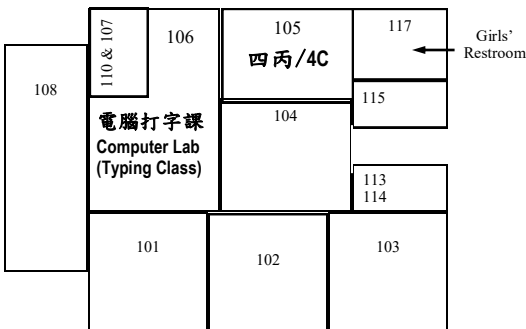

Updated: 11/18/2017

**聖地牙哥北郡中文學校**  
**San Diego North County Chinese School**  
 Address: Black Mountain Middle School  
 9353 Oviedo Street, San Diego, CA 92129

室外舞台—功夫課

712 領書處  
Textbook Pick-up