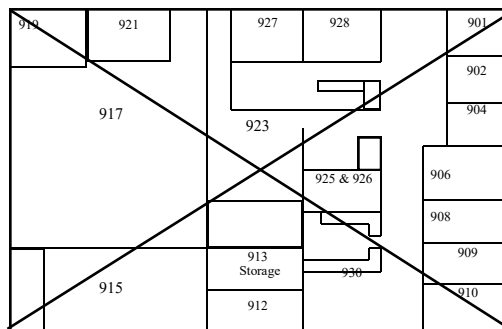

Updated: 11/18/2017

**聖地牙哥北郡中文學校**  
**San Diego North County Chinese School**  
 Address: Black Mountain Middle School  
 9353 Oviedo Street, San Diego, CA 92129

室外舞台—功夫課

712 領書處  
Textbook Pick-up