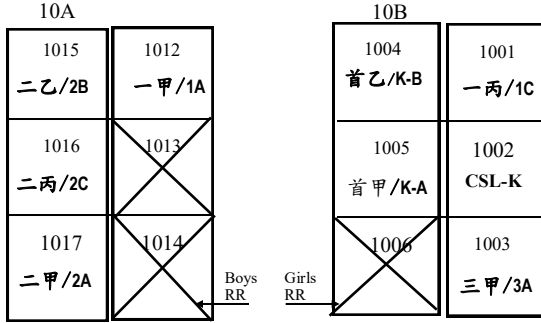

Updated: 11/18/2017

**聖地牙哥北郡中文學校**  
**San Diego North County Chinese School**  
 Address: Black Mountain Middle School  
 9353 Oviedo Street, San Diego, CA 92129

室外舞台—功夫課

712 領書處  
Textbook Pick-up